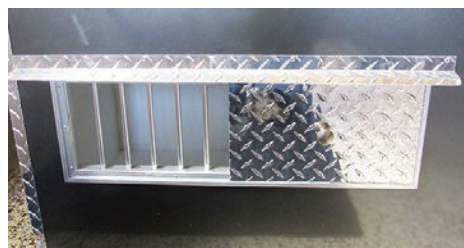

SLIDER VENT